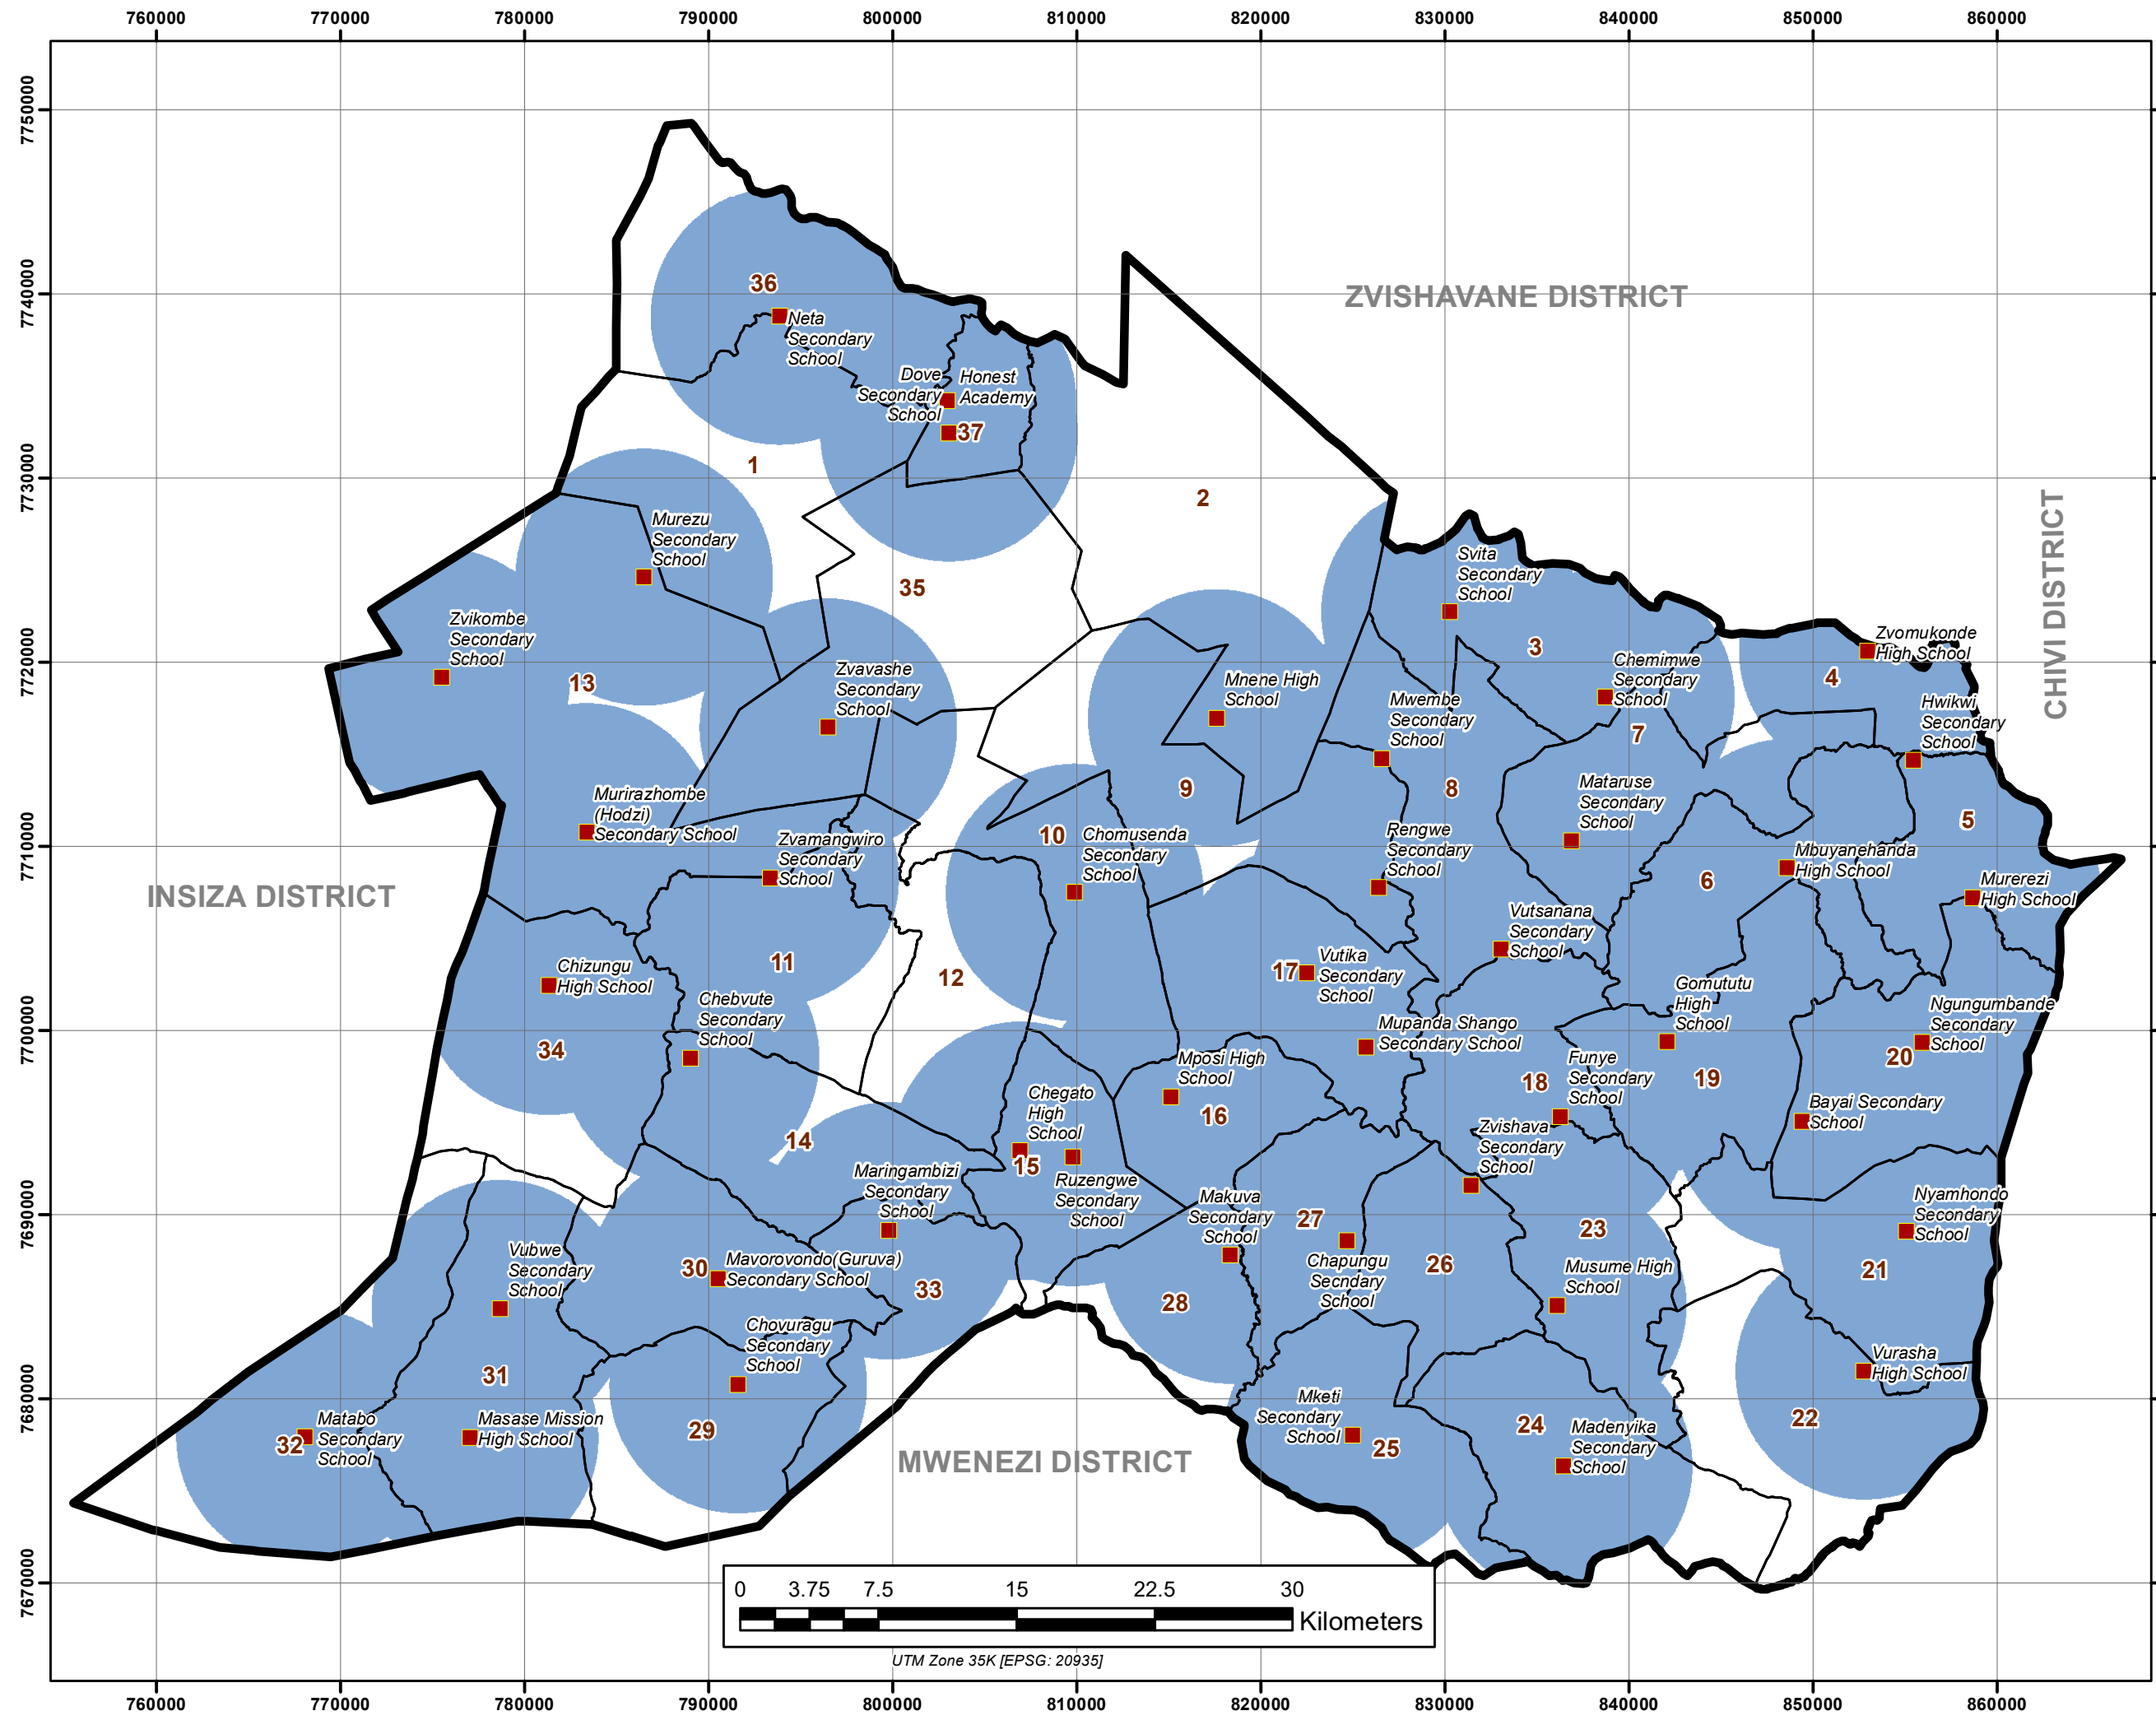

SAMPLE MAP TEMPLATE

MBERENGWA DISTRICT

UTM Zone 35K [EPSG: 20935]

LEGEND

- Level
- Secondary
- Mberengwa District
- Wards
- 5km radius zone from the schools